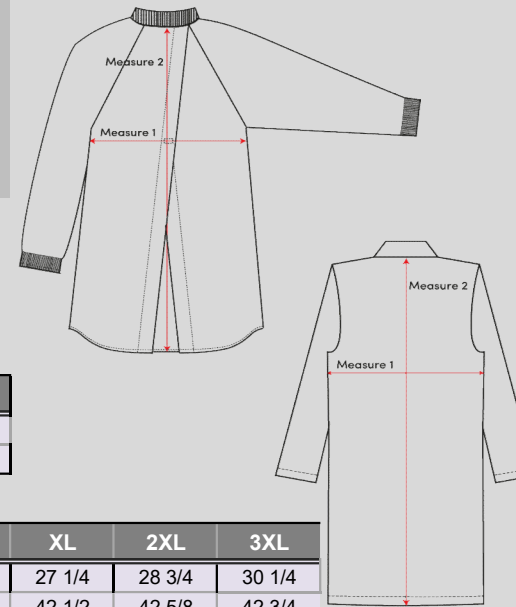

SIZE CHART - UNIMAGE - SMOG/ LAB COAT

- * The following measurements are in inches and correspond to the MEASUREMENT OF THE GARMENT , not of the child.
- * Take the measurements flat of a similar garment you have at home.
- * Tolerance +/- 1 "
- * Standard sleeve length
- * If a size is available in the chart, but not during your order, it is because the size is not available in the desired color.
- * Please find below the style corresponding to the desired product:

SMOG & LAB COAT

CHILD SMOG STYLE: 9601 - 9603 - 9604 - 9605

Size	3E	4E	5E	6E	6X	SJ	MJ	LJ	XLJ	XS	S	M	L
MEASURE 1 Chest	14 1/2	15	15 1/2	16	16 1/2	17	18	19	20	21 1/2	23	24 1/2	26
MEASURE 2 Back length	19 3/4	20 3/4	21 3/4	22 3/4	23 3/4	24	26	28	30	31	33	35	35

LAB COAT STYLE: 9602

Size	XSJ	SJ	MJ	LJ	XLJ	XS	S	M	L	XL	2XL	3XL
MEASURE 1 Chest	18	19	20	21	22 1/4	23 1/4	24 1/4	25 1/4	26 1/4	27 1/4	28 3/4	30 1/4
MEASURE 2 Back length	38	38	38 1/2	39	41 7/8	42	42 1/8	42 1/4	42 3/8	42 1/2	42 5/8	42 3/4