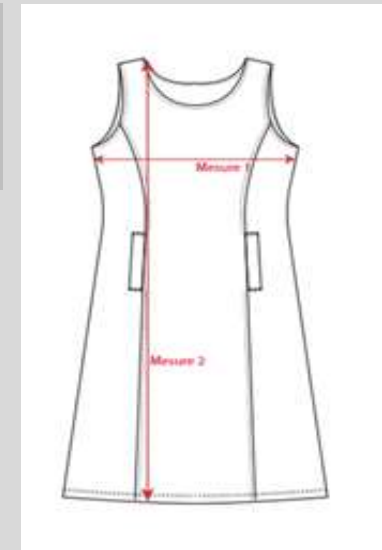

SIZE CHART -UNIMAGE - TUNIC

- * The following measurements are in inches
- * Take the measurements of your clothes flat
- * Tolerance +/- 1 "

* If a size is available in the chart, but not during your order, it is because the size is not available in the desired color.
 * Please find below the style corresponding to the desired product:

TUNIC

TUNIC STYLE: 7102 - 7105

Size	2E	3E	4E	5E	6E	6X	7J	8J	10J	12J	14J	16J	18J
MEASURE 1 Chest	12 1/4	12 3/4	13 1/4	13 3/4	14 1/4	14 3/4	15 1/4	16	16 3/4	17 1/2	18 1/4	19	19 3/4
MEASURE 2 Back length	20	22 1/4	24 1/2	26 1/2	28 1/4	29 1/2	28 1/2	30 1/4	32	33 3/4	35 1/4	37 3/8	38 1/2