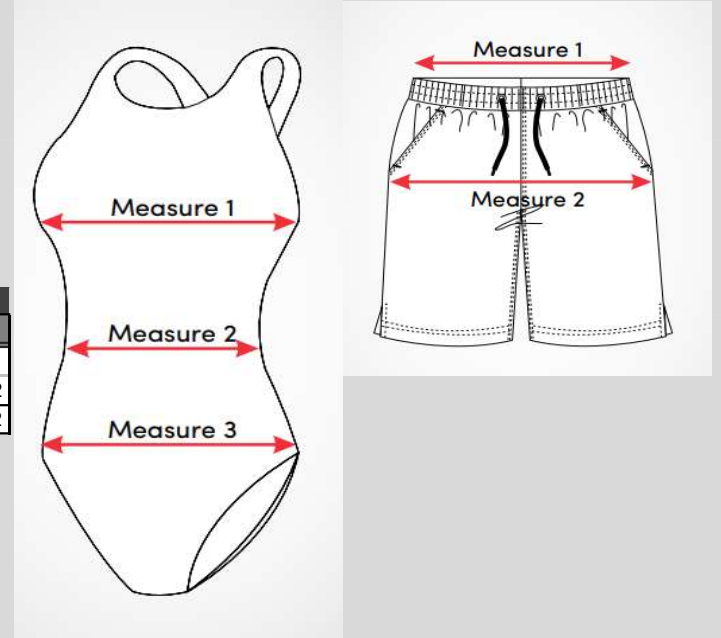

6650

		GIRL'S COMPETITION SWIMSUIT										
Size		22	24	26	28	30	32	34	36	38	40	42
MEASURE 1	Chest	13 3/4-14	14 1/4-14 3/4	15-15 3/4	16-16 3/4	17-17 3/4	18-18 3/4	19-19 3/4	20-20 3/4	21-21 3/4	22-22 3/4	23-23 3/4
MEASURE 2	Waist	11-11 1/4	11 1/2-11 3/4	12-12 1/2	12 3/4-13 1/2	13 3/4-14 1/2	14 3/4-15 1/2	15 3/4-16 1/4	16 1/2-17	17 1/4-17 3/4	18-18 1/2	18 3/4-19 1/2
MEASURE 3	Hip	14 3/4-15 1/4	15 1/2-16 1/4	16 1/2-17 1/4	17 1/2-18 1/4	18 1/2-19 1/4	19 1/2-20 1/4	20 1/2-21	21 1/4-21 3/4	22-22 1/2	22 3/4-23 1/4	23 1/2-24 1/2

6655

		GIRL'S COMPETITION SUIT (MUSLIM)			
Size		XS	S	M	L
MEASURE 1	Chest	17-17 1/2	18-18 1/2	19-19 1/2	20-20 1/2
MEASURE 2	Waist		14	14 3/4	16
MEASURE 3	Hip	14-17 1/2	18-18 1/2	19-19 1/2	20-20 1/2
Hoody		One size			

6678

		BOY'S SWIMSUIT																
		4E	5E	6E	6X	XSJ	SJ	MJ	LJ	XLJ	XS	S	M	L	XL	2XL	3XL	4XL
MEASURE 1	Waist	9	9 1/2	10	10 1/2	11	11 1/2	12	12 1/2	13	13 1/2	14 1/2	15 1/2	16	17	18 1/4	19 3/4	20 3/4
MEASURE 2	Hip	14 3/4	15 1/4	15 3/4	16 1/4	17 1/2	18	18 1/2	19	19 1/2	20 1/4	21 1/4	22 1/4	23 1/4	24 1/4	25 1/2	27	28 1/2

6679

		GIRL'S SWIMSUIT											
		10J	12J	14J	16J	6	8	10	12	14	16	18	20
MEASURE 1	Chest	11	11 1/2	12	12 1/2	13	13 1/4	13 1/2	14 1/4	15	15 3/4	16 1/4	16 3/4
MEASURE 2	Waist	9 3/4	10 1/4	10 3/4	11 1/2	11	11 1/2	12	13	14	15	16	17
MEASURE 3	Hip	13	13 1/2	14	14 3/4	13	13 1/2	14	15	16	17	18	19