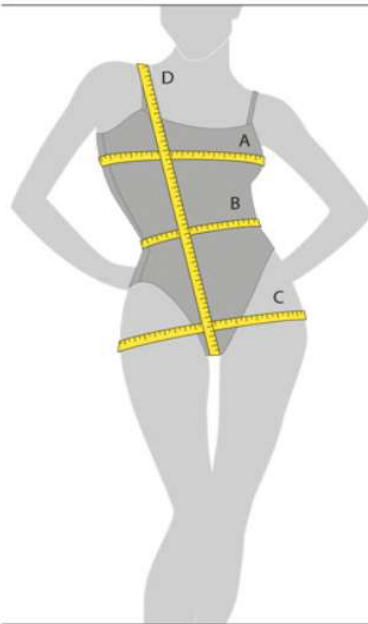

# SIZE CHART - UNIMAGE - SWIMSUIT

- \* The following measurements are in inches and correspond to the MEASUREMENT OF THE GARMENT , not of the child.
- \* Take the measurements flat of a similar garment you have at home.
- \* If your child is between 2 sizes, choose one that fits him best at the hips.

THE MEASUREMENTS BELOW CORRESPOND TO THE MEASUREMENTS OF THE CHILD, NOT THE GARMENT  
MEASURE IN INCHES / CONTOUR

BALLET D6685, D6686, D6687, D6688

## DANCE SIZE CHART / CHARTRE DES GRANDEURS DANSE

GIRL/FILLE	2-4	4-6	6X-7	8-10	12-14
A: BUST/BUSTE	20-22 in/po (51-56 cm)	22-24 in/po (55.5-60.5 cm)	24-26 in/po (60.5-66 cm)	26-28 in/po (66-71 cm)	28-30 in/po (71-76 cm)
B: WAIST/TAILLE	18-19 in/po (46-48 cm)	19-20 in/po (48-50.5 cm)	20-21 in/po (50.5-53 cm)	21-22 in/po (53-55.5 cm)	22-23 in/po (55.5-58 cm)
C: HIPS/HANCHES	22-24 in/po (56-61 cm)	24-26 in/po (60.5-66 cm)	26-28 in/po (66-71 cm)	28-30 in/po (71-76 cm)	30-32 in/po (76-81 cm)
D: GIRTH/TRONC	34-37 in/po (86-94 cm)	38-41 in/po (96.5-104 cm)	42-45 in/po (106.5-114 cm)	46-49 in/po (116.5-124 cm)	50-52 in/po (127-132 cm)
WOMEN/FEMME	XS-TP	S-P	M	L-G	XL-XG
A: BUST/BUSTE	29-32 in/po (73.5-81cm)	31-34 in/po (78.5-86 cm)	33-36 in/po (83.5-91 cm)	35-38 in/po (88.5-96.5 cm)	39-42 in/po (99-106.5 cm)
B: WAIST/TAILLE	23-24 in/po (58-60.5 cm)	24-27 in/po (60.5-68.5 cm)	26-29 in/po (66-73.5 cm)	29-32 in/po (73.5-81 cm)	32-35 in/po (81-88.5 cm)
C: HIPS/HANCHES	31-34 in/po (78.5-86 cm)	33-36 in/po (83.5-91 cm)	36-39 in/po (91-99 cm)	39-42 in/po (99-106.5 cm)	41-44 in/po (104-111.5 cm)
D: GIRTH/TRONC	52-55 in/po (132-139.5 cm)	56-59 in/po (142-149.5 cm)	59-62 in/po (149.5-157 cm)	62-65 in/po (157-165 cm)	63-66 in/po (165-167.5 cm)