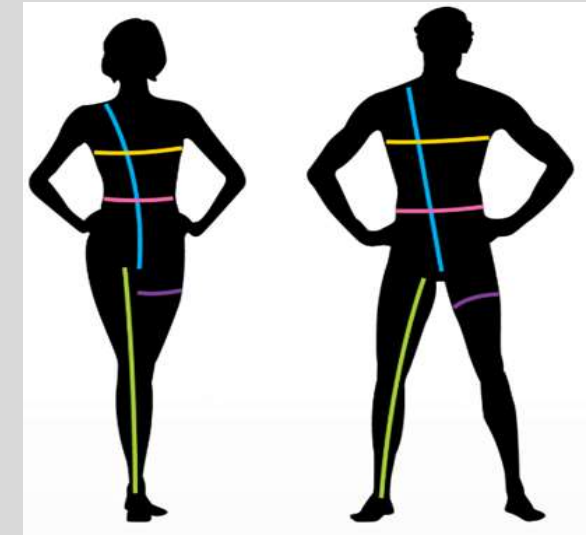

SIZE CHART - UNIMAGE - SWIMSUIT

- The following measurements are in inches and correspond to the MEASUREMENT OF THE GARMENT , not of the child.
- Take the measurements flat of a similar garment you have at home.
- If your child is between 2 sizes, choose one that fits him best at the hips.

THE MEASUREMENTS BELOW CORRESPOND TO THE MEASUREMENTS OF THE CHILD, NOT THE GARMENT
MEASURE IN INCHES / CONTOUR

6670

		WOMEN'S SWIMSUIT										
Size		4	6	8	10	12	14	16	18	20	22	24
		28	30	32	34	36	38	40	42	44	46	48
		XS	S	M	L	XL	XXL	XXXL				
MEASURE 1 Chest (yellow)		33	34	35	36	37 1/2	39	40 1/2	42	43 1/2	45 1/2	47 1/2
MEASURE 2 Waist (pink)		24	25	26	27	28 1/2	30	31 1/2	33	34 1/2	36 1/2	38 1/2
MEASURE 3 Hips		34	35	36	37	38 1/2	40	41 1/2	43	44 1/2	46 1/2	48 1/2

6675

		MEN'S SWIMSUIT							
Size		28	30	32	34	36	38	40	42
		S	M	L	XL	XXL			
MEASURE 2 Waist (pink)		28	30	32	34	36	38	40	42
MEASURE 3 Hips		34	36	38	40	42	44	46	48

6672

		GIRLS SWIMSUIT					
Size		6J	8J	10J	12J	14J	16J
MEASURE 1 Chest (yellow)		25	27	28 1/2	30	31 1/2	33
MEASURE 2 Waist (pink)		22	23	24	25	26	27
MEASURE 3 Hips		25	27	28 1/2	30	31 1/2	33

6677

		BOY'S SWIMSUIT					
Size		6J	8J	10J	12J	14J	16J
MEASURE 2 Waist (pink)		19	22	24	26	28	30
MEASURE 3 Hips		26	28	30	32	34	36

MEASURE OF THE CHILD (CONTOUR)