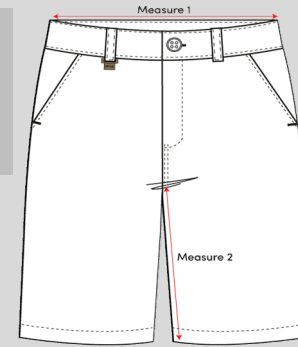

SIZE CHART- UNIMAGE - BERMUDA SHORT

- * The following measurements are in inches and correspond to the MEASUREMENT OF THE GARMENT , not of the child.
 - * Take the measurements flat of a similar garment you have at home.
 - * Tolerance +/- 1 "
 - * If a size is available in the chart, but not during your order, it is because the size is not available in the desired color.
 - * Please find below the style corresponding to the desired product:
- ¹ Poly/Cot/SPAN : Do not iron

BERMUDA SHORT

UNISEX CLASSIC FIT STYLE: **6101 - 6121**

Size	ELASTIC WAISTBAND																			
	2E	3E	4E	5E	6E	6X	XSJ	SJ	MJ	LJ	XLJ	XS	S	M	L	XL	2XL	3XL	4XL	5XL
MEASURE 1 Waist	9 1/8	9 5/8	10 1/8	10 5/8	11 1/8	11 5/8	12 3/8	13 1/4	13 3/4	14 1/4	15	14 5/8	15 5/8	16 5/8	17 1/2	18 3/8	19 5/8	21 1/8	22 5/8	24 1/8
MEASURE 2 Inseam	5 1/2	5 3/4	6	6 1/4	6 1/2	6 3/4	7	8	8 1/4	8 1/2	8 3/4	9 1/2	10	10 1/2	11	11 3/4	12 1/2	13 1/4	14	14 3/4

UNISEX CLASSIC FIT STYLE: **6130¹**

Size	ELASTIC WAISTBAND																			
	2E	3E	4E	5E	6E	6X	XSJ	SJ	MJ	LJ	XLJ	XS	S	M	L	XL	2XL	3XL	4XL	5XL
MEASURE 1 Waist	9	9 1/2	10	10 1/2	11	11 1/2	12	12 1/2	13	13 1/2	14	15	16	17	18	19	20	21	22 1/2	24
MEASURE 2 Inseam	5	5	5 1/2	5 1/2	6	6	8 1/2	8 1/2	9	9	9	9 3/4	10	10 1/4	10 1/2	11 3/4	12	12 1/2	12 1/2	12 1/2

STRETCH SPORT CUT STYLE : **6102¹**

Size	ELASTIC WAISTBAND FOR NAVY COLOR												28	30	32	34	36	38	40	42	44	
	2E	3E	4E	5E	6E	6X	7J	8J	10J	12J	14J	16J										18J
MEASURE 1 Waist	9	10	10 1/2	11	11 1/2	12	12 1/2	12 3/4	13 1/4	13 3/4	14 1/4	14 3/4	15 1/4	15 1/2	16 1/4	17 1/4	18 1/4	19 1/4	20 1/4	21 1/4	22 1/4	23 1/4
MEASURE 2 Inseam	4 1/2	4 3/4	5	5 1/4	5 1/2	6	9 1/4	9 3/8	9 1/2	9 5/8	9 3/4	10	10 1/2	10	10 1/2	11	11 1/4	11 1/2	11 3/4	12	12 1/4	12 1/2