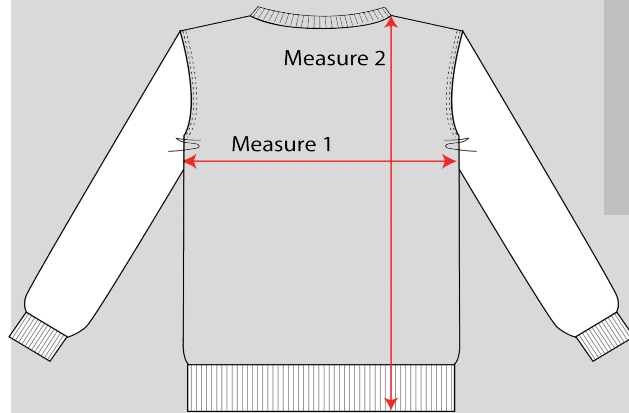

# SIZE CHART- UNIMAGE - PULL OVER

- \* The following measurements are in inches and correspond to the MEASUREMENT OF THE GARMENT , not of the child.
- \* Take the measurements flat of a similar garment you have at home.
- \* Tolerance +/- 1 "
- \* Standard sleeve length
- \* If a size is available in the chart, but not during your order, it is because the size is not available in the desired color.
- \* Please find below the style corresponding to the desired product:

## PULL OVER

GIRL FITTED STYLE : 5401 - 5421

**Size**  
**Measure 1** Chest  
**Measure 2** length

SJ	MJ	LJ	XLJ	XS	S	M	L	XL	2XL	3XL
13	14	15	16	16 1/2	17 1/2	18 1/2	19 1/2	20 1/2	21 1/2	23
19	20	21	22	24 1/2	24 1/2	25 1/2	26	26 1/2	27	27 1/2

GIRL FITTED STYLE (LONGER): 5425 - 5426 - 5431 - 5445

**Size**  
**Measure 1** Chest  
**Measure 2** length

SJ	MJ	LJ	XLJ	XS	S	M	L	XL	2XL	3XL
13	14	15	16	16 1/2	17 1/2	18 1/2	19 1/2	20 1/2	21 1/2	23
20 1/2	21 1/2	22 1/2	23 1/2	26	26	27	27 1/2	28	28 1/2	29

UNISEX / BOY STYLE STRAIGHT CUT: 5432

**Size**  
**Measure 1** Chest  
**Measure 2** length

SJ	MJ	LJ	XLJ	XS	S	M	L	XL	2XL	3XL	4XL
14	15	16 1/4	17 1/4	17 1/2	19	20 1/2	22	23 1/2	25	26 1/2	28
19 1/2	20 1/2	21 1/2	22 1/2	25 1/2	25 1/2	26 1/2	27 1/2	28 1/2	29 1/2	30 1/2	31 1/2