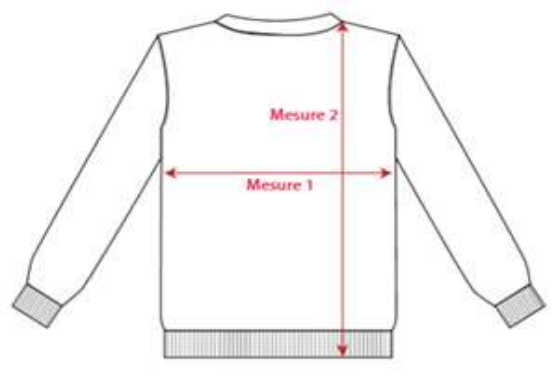

SIZE CHART- UNIMAGE - PULL OVER

- * The following measurements are in inches
- * Take the measurements of your clothes flat
- * Tolerance +/- 1 "
- * Standard sleeve length

* If a size is available in the chart, but not during your order, it is because the size is not available in the desired color.
* Please find below the style corresponding to the desired product:

PULL OVER

GIRL FITTED STYLE : **5401 - 5421**

Size
Measure 1 Chest
Measure 2 length

SJ	MJ	LJ	XLJ	XS	S	M	L	XL	2XL	3XL
13	14	15	16	16 1/2	17 1/2	18 1/2	19 1/2	20 1/2	21 1/2	23
19	20	21	22	24 1/2	24 1/2	25 1/2	26	26 1/2	27	27 1/2

GIRL FITTED STYLE (LONGER): **5425 - 5426 - 5431 - 5445**

Size
Measure 1 Chest
Measure 2 length

SJ	MJ	LJ	XLJ	XS	S	M	L	XL	2XL	3XL
13	14	15	16	16 1/2	17 1/2	18 1/2	19 1/2	20 1/2	21 1/2	23
20 1/2	21 1/2	22 1/2	23 1/2	26	26	27	27 1/2	28	28 1/2	29

UNISEX / BOY STYLE STRAIGHT CUT: **5432**

Size
Measure 1 Chest
Measure 2 length

SJ	MJ	LJ	XLJ	XS	S	M	L	XL	2XL	3XL	4XL
14	15	16 1/4	17 1/4	17 1/2	19	20 1/2	22	23 1/2	25	26 1/2	28
19 1/2	20 1/2	21 1/2	22 1/2	25 1/2	25 1/2	26 1/2	27 1/2	28 1/2	29 1/2	30 1/2	31 1/2