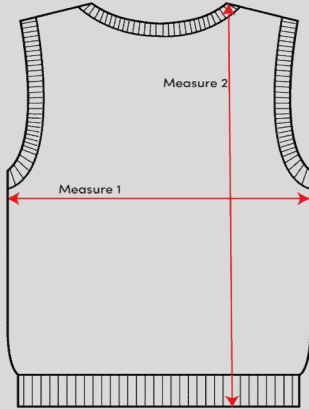

# SIZE CHART- UNIMAGE - TANK TOP

- \* The following measurements are in inches and correspond to the MEASUREMENT OF THE GARMENT , not of the child.
- \* Take the measurements flat of a similar garment you have at home.
- \* Tolerance +/- 1 "
- \* Standard sleeve length
- \* If a size is available in the chart, but not during your order, it is because the size is not available in the desired color.
- \*Please find below the style corresponding to the desired product:

## TANK TOP

UNISEX STYLE: 5202

Size	3E	4E	5E	6E	6X	SJ	MJ	LJ	XLJ	XS	S	M	L	XL	2XL	3XL	4XL
Measure 1 Chest	12 1/2	13	13 1/2	14	14 1/2	15	15 3/4	16 1/2	17 1/4	18 1/4	19 1/4	20 1/4	21 1/4	22 1/4	23 1/4	24 1/4	25 1/4
Measure 2 Back length	15 1/2	16	16 1/2	17	17 1/2	18 1/2	19 1/2	20 1/2	21 1/2	23 1/2	24 1/4	25	25 3/4	26 1/2	27 1/4	28	28 3/4

FITTED STYLE: 5209

Size	3E	4E	5E	6E	6X	SJ	MJ	LJ	XLJ	XS	S	M	L	XL	2XL	3XL	4XL
Measure 1 Chest	10 3/4	11	11 1/4	11 3/4	12 1/4	12 1/2	13 1/4	14	14 3/4	15	16	17	18	19	20	21	22
Measure 2 Back length	14 1/2	15	15 1/2	16	16 1/2	17 1/2	18 1/2	19 1/2	20 1/2	21 1/2	22	23	23 1/2	24	24 1/2	25	25 1/2