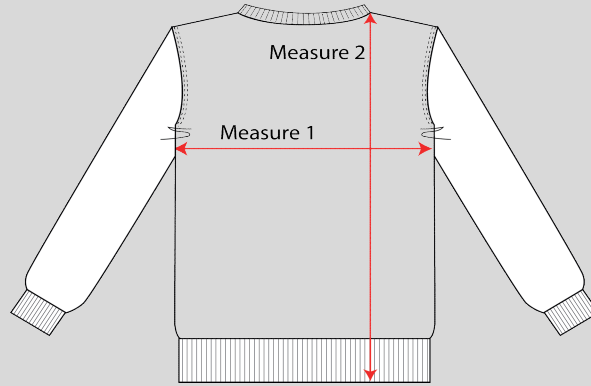

SIZE CHART- UNIMAGE - CARDIGAN

- * The following measurements are in inches and correspond to the MEASUREMENT OF THE GARMENT , not of the child.
- * Take the measurements flat of a similar garment you have at home.
- * Tolerance +/- 1 "
- * Standard sleeve length
- * If a size is available in the chart, but not during your order, it is because the size is not available in the desired color.
- * Please find below the style corresponding to the desired product:

CARDIGAN

UNISEX FITTED STYLE: 5004

Size	3E	4E	5E	6E	6X	SJ	MJ	LJ	XLJ	XS	S	M	L	XL	2XL	3XL	4XL
Measure 1 Chest	11 3/4	12 1/4	12 3/4	13 1/4	13 3/4	13 1/4	14	14 3/4	15 1/2	16	17	18	19	20	21	22	23
Measure 2 length	16	16 1/2	17	18	19	20 1/2	21 1/2	22 1/2	23 1/2	25 1/2	26 1/2	27 1/2	28 1/2	29 1/2	30 1/2	31 1/2	32

GIRL FITTED STYLE: 5005 - 5007 - 5008 - 5010 - 5018

Size	3E	4E	5E	6E	6X	SJ	MJ	LJ	XLJ	XS	S	M	L	XL	2XL	3XL	4XL
Measure 1 Chest	11	11 1/2	12	12 1/2	13	13 1/4	14	14 3/4	15 1/2	16	17	18	19	20	21	22	23
Measure 2 length	15	15 1/2	16	16 1/2	17	18	19	20	21	23	23 1/2	24	25	26	27	28	29

UNISEX / BOY STYLE: 5011 - 5013 - 5014

Size	3E	4E	5E	6E	6X	SJ	MJ	LJ	XLJ	XS	S	M	L	XL	2XL	3XL	4XL
Measure 1 Chest	13	13 1/2	14	14 1/2	15	14 1/2	15 1/2	16 1/2	17 1/2	18	19	20 1/2	22	23 1/2	25	26 1/2	28
Measure 2 length	18	18 1/2	19	19 1/2	20	20 1/2	21 1/2	22 1/2	23 1/2	25 1/2	26 1/2	27 1/2	28 1/2	29 1/2	30 1/2	31 1/2	32