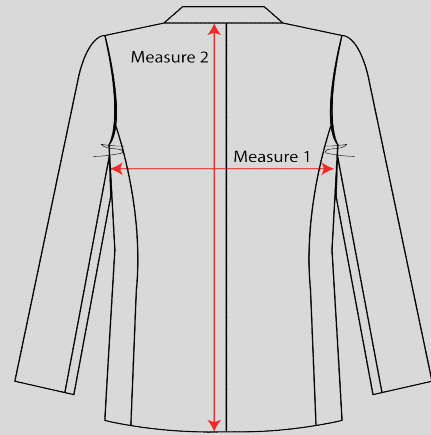

SIZE CHART- UNIMAGE - SHIRT

- * The following measurements are in inches and correspond to the MEASUREMENT OF THE GARMENT , not of the child.
- * Take the measurements flat of a similar garment you have at home.
- * Tolerance +/- 1 "
- * Standard sleeve length
- * If a size is available in the chart, but not during your order, it is because the size is not available in the desired color.
- * Please find below the style corresponding to the desired product:

SHIRT

STRAIGHT CUT SHORT&LONG SLEEVES : 4503 - 4505 - 4506 - 4508 - 4510

Size	3E	4E	5E	6E	6X	SJ	MJ	LJ	XLJ	XS	S	M	L	XL	2XL	3XL	4XL
Measure 1 Chest	12 1/2	13	13 1/2	14	14 1/2	15 1/4	16 1/4	17 1/4	18 1/4	18 1/2	20	21 1/2	23	24 1/2	26	27 1/2	29
MEASURE 2 Back length	17	18	19	20	21	23	24	25	26	27 1/2	28 1/2	29 1/2	30 1/2	31 1/2	32	33	34

FITTED CUT SHORT SLEEVES : 4507

Size	3E	4E	5E	6E	6X	SJ	MJ	LJ	XLJ	XS	S	M	L	XL	2XL	3XL	4XL
Measure 1 Chest	12 1/2	13	13 1/2	14	14 1/2	15	16	17	18	18 1/2	20	21 1/2	23	24 1/2	26	27 1/2	29
MEASURE 2 Back length	17	18	19	20	21	23	24	25	26	27 1/2	28 1/2	29 1/2	30 1/2	31 1/2	32	33	34

STRAIGHT CUT LONG SLEEVES : 4536

Size	2XSJ	XSJ	SJ	MJ	LJ	XLJ	XS	S	M	L	XL	2XL	3XL	4XL
Measure 1 Chest	12 1/4	13 1/4	14 1/4	15 1/4	16 1/4	17 1/4	17	18	20	21 1/2	23	25 1/2	27	29

SUGGESTED AGE	2-8 YEARS OLD	9-13 YEARS OLD	12-16 YEARS OLD
	KINDERGARTEN-ELEMENTARY 1ST CYCLE	ELEMENTARY 2ND CYCLE-HIGH SCHOOL	HIGH SCHOOL