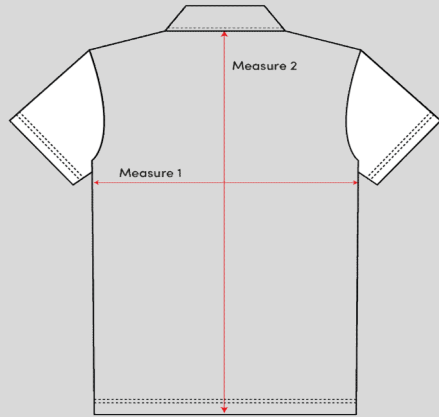

SIZE CHART - UNIMAGE - FANCY SHIRT

- * The following measurements are in inches and correspond to the MEASUREMENT OF THE GARMENT , not of the child.
- * Take the measurements flat of a similar garment you have at home.
- * Tolerance +/- 1 "
- * Standard sleeve length
- * If a size is available in the chart, but not during your order, it is because the size is not available in the desired color.
- * Please find below the style corresponding to the desired product:

FANCY SHIRT

FITTED CUT STYLE : **3603**

Size	3E	4E	5E	6E	6X	SJ	MJ	LJ	XLJ	XS	S	M	L	XL	2XL	3XL	4XL
MEASURE 1 Chest	11 1/2	12	12 1/2	13	13 1/2	14	14 3/4	15 1/2	16 1/4	16 3/4	18 1/4	19 3/4	21 1/4	22 3/4	24 1/4	25 3/4	27 1/4
MEASURE 2 Length	15 3/4	16 3/4	17 3/4	18 3/4	19 1/4	20 3/8	21 7/8	22 7/8	24 1/8	25 1/4	26 1/2	27 1/2	28 1/2	29 1/2	30 1/2	31 1/2	32 1/2

UNISEX STRAIGHT CUT: **3606-3610**

Size	2E	3E	4E	5E	6E	6X	SJ	MJ	LJ	XLJ	XS	S	M	L	XL	2XL	3XL	4XL
MEASURE 1 Chest	11 1/4	11 3/4	12 1/4	12 3/4	13 1/4	13 3/4	14	15	16	17	17 1/2	18 1/2	19 1/2	20 1/2	21 1/2	23	24 1/2	26
MEASURE 2 Length	15	16	17	18	19	20	21	22	23	24	25	26	27	28	29	30	31	32

UNISEX STRAIGHT CUT: **3635 - 3675**

Size	2E	3E	4E	5E	6E	6X	SJ	MJ	LJ	XLJ	XS	S	M	L	XL	2XL	3XL	4XL
MEASURE 1 Chest	11	11 1/2	12	12 1/2	13	13 1/2	14	15	16	17	17 1/2	19	20 1/2	22	23 1/2	25	26 1/2	28
MEASURE 2 Length	15	16	17	18	19	20	21 3/8	22 3/8	23 3/8	24 3/8	26 1/4	27 1/4	28 1/4	29 1/4	30 1/4	31 1/4	32 1/4	33 1/4