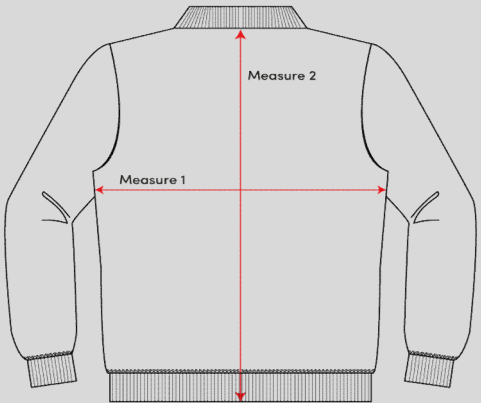

SIZE CHART - UNIMAGE - VEST

* The following measurements are in inches and correspond to the MEASUREMENT OF THE GARMENT , not of the child.. Tolerance +/- 1 "

* Take the measurements flat of a similar garment you have at home.

* Standard sleeve length

* If a size is available in the chart, but not during your order, it is because the size is not available in the desired color.

* Please find below the style corresponding to the desired product:

VEST

FITTED STYLE - 3554

Size	2-4	4-6	6X/7	8-10	10-12	12-14	S	M	L	XL
MEASURE 1 Chest	13	14	15	16	17	18	19	20	21	23
MEASURE 2 Length	N/A	N/A	N/A	N/A	N/A	N/A	N/A	N/A	N/A	N/A

UNISEX STYLE - 3593

Size	XXS	XSJ	SJ	MJ	LJ	XLJ	XS	S	M	L	XL	2XL	3XL
MEASURE 1 Chest	13	14	15	16	17	19	20	21	22 1/2	24	25 1/2	28 1/2	30
MEASURE 2 Length	16	17	19	20	22 1/2	25	26	27	28	29	30	31	31

FITTED STYLE - 3515-3540

Size	XS	S	M	L	XL	2XL	3XL
MEASURE 1 Chest	18	19 1/2	21	22 1/2	24	25 1/2	27
MEASURE 2 Length	N/A	N/A	N/A	N/A	N/A	N/A	N/A

FITTED STYLE - 3560

Size	SJ	MJ	LJ	XLJ	XS	S	M	L	XL	2XL	3XL
MEASURE 1 Chest	14	15	16	17	17 1/2	19	20 1/2	21 1/2	23	24 1/2	26
MEASURE 2 Length	21	22	23	24	25	26	27	28	29	30	31 1/2

SUGGESTED AGE	2-8 YEARS OLD	9-13 YEARS OLD	12-16 YEARS OLD
	KINDERGARTEN-ELEMENTARY 1ST CYCLE	ELEMENTARY 2ND CYCLE-HIGH SCHOOL 1	HIGH SCHOOL