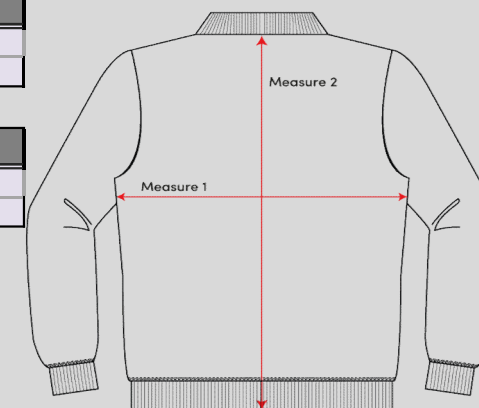

UNISEX STYLE - 3511

Size	3E	4E	5E	6E	6X	SJ	MJ	LJ	XLJ	XS	S	M	L	XL	2XL	3XL
MEASURE 1 Chest	12 1/4	13	13 1/2	13 3/4	14	14 1/4	15 1/4	16 1/2	17 1/2	17 3/4	19 1/4	20 3/4	22 1/4	23 3/4	25 1/4	26 3/4
MEASURE 2 Length	15	15 1/2	16	17	18	19	20	21	22	24	25	26	27	28	29	30

UNISEX LOOSE FIT STYLE - 3550

Size	3E	4E	5E	6E	6X	XSJ	SJ	MJ	LJ	XLJ	XS	S	M	L	XL	2XL	3XL
MEASURE 1 Chest	14	14 1/2	15	15 1/2	16	16	16 1/2	17 1/2	18 1/2	19 1/2	20 1/2	22	23 1/2	24 1/2	25 1/2	27	28 1/2
MEASURE 2 Length	15	16	17	18	19	20	21 1/2	22 1/2	23 1/2	24 1/2	26	27	28	29	30	31	32

UNISEX FITTED STYLE - 3503

Size	3E	4E	5E	6E	6X	SJ	MJ	LJ	XLJ	XS	S	M	L	XL	2XL	3XL
MEASURE 1 Chest	13 1/2	14	14 1/2	15	15 1/2	16	17	18	19	20	21 1/2	23	24 1/2	26	27 1/2	29
MEASURE 2 Length	15 1/2	17	18	19	20	21 1/4	22 1/4	23 1/4	24 1/4	26 1/2	28 1/2	29 1/2	30 1/2	31 1/2	32 1/2	33 1/2

UNISEX FITTED STYLE - 3516

Size	XSJ	SJ	MJ	LJ	XLJ	XS	S	M	L	XL	2XL	3XL
MEASURE 1 Chest	15 1/2	16 1/2	17 1/2	18 1/2	19 1/2	19 1/2	21	22 1/2	24	26	28	30
MEASURE 2 Length	N/A	N/A	N/A	N/A	N/A	N/A	N/A	N/A	N/A	N/A	N/A	N/A

UNISEX STYLE (WINDBREAKER) - 3520

Size	SJ	MJ	LJ	XLJ	XS	S	M	L	XL	2XL	3XL
MEASURE 1 Chest	17 1/2	18 1/2	19 1/2	20 1/2	21	22	23	24	25 1/2	15 1/4	15 1/2
MEASURE 2 Length	26	26 1/2	27	27 1/2	28	28 1/2	29	29 1/2	30	30 1/2	31

UNISEX STYLE - 3526

Size	3E	4E	5E	6E	6X	SJ	MJ	LJ	XLJ	XS	S	M	L	XL	2XL	3XL
MEASURE 1 Chest	12 1/2	13	13 1/2	14	14 1/2	16	17	18	19	19 1/2	20 1/2	21 1/2	22 1/2	24	25 1/2	27
MEASURE 2 Length	19	20	21	21 1/2	22	24	24 1/2	25	25 1/2	26	26	26 1/2	27	27 1/2	28	28 1/2

SUGGESTED AGE

2-8 YEARS OLD	9-13 YEARS OLD	12-16 YEARS OLD
KINDERGARTEN-ELEMENTARY 1ST CYCLE	ELEMENTARY 2ND CYCLE-HIGH SCHOOL 1	HIGH SCHOOL