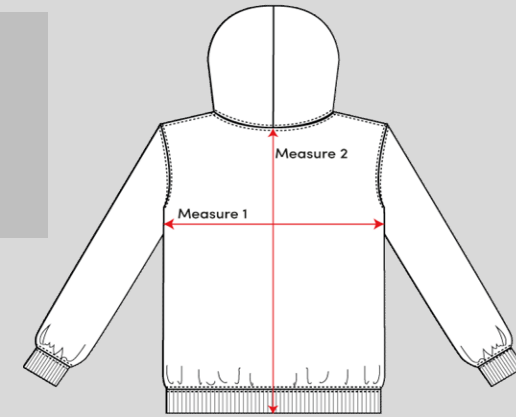

SIZE CHART- UNIMAGE - FLEECE SWEATER

* The following measurements are in inches and correspond to the MEASUREMENT OF THE GARMENT , not of the child.

* Take the measurements flat of a similar garment you have at home.

* Tolerance +/- 1 "

* Standard sleeve length

* If a size is available in the chart, but not during your order, it is because the size is not available in the desired color.

* Please find below the style corresponding to the desired product:

UNISEX STYLE STRAIGHT CUT : **3421**

Size					XSJ	SJ	MJ	LJ	XLJ								
Measure 1 Chest					14 3/4	16	16 1/2	18	20								
MEASURE 2 Back length					17 1/2	19	19 1/2	22	24								

SUGGESTED AGE

2-8 YEARS OLD

UNISEX LOOSE FIT STYLE STRAIGHT CUT : **3431 - 3470**

Size	3E	4E	5E	6E	6X	SJ	MJ	LJ	XLJ	XS	S	M	L	XL	2XL	3XL	4XL
Measure 1 Chest	14 1/4	14 3/4	15 1/4	15 3/4	16 1/4	17	18	19	20	20 1/2	22	23 1/2	25	26 1/2	28	29 1/2	31
MEASURE 2 Back length	15 1/2	16 1/2	17 1/2	18 1/2	19 1/2	20 1/8	21 3/8	22 5/8	23 7/8	25 1/4	26 1/4	27 1/4	28 1/4	29 1/4	30 1/4	31 1/4	32 1/4