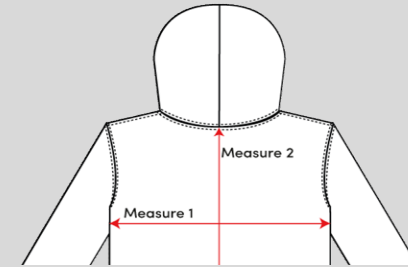

UNISEX STYLE STRAIGHT CUT : **3421**

Size					XSJ	SJ	MJ	LJ	XLJ								
Measure 1 Chest					14 3/4	16	16 1/2	18	20								
MEASURE 2 Back length					17 1/2	19	19 1/2	22	24								

SUGGESTED AGE

2-8 YEARS OLD

9-13 YEARS OLD

12-16 YEARS OLD

KINDERGARTEN-ELEMENTARY 1ST CYCLE

ELEMENTARY 2ND CYCLE-HIGH SCHOOL

HIGH SCHOOL

SIZE CHART- UNIMAGE - FLEECE SWEATER

- * The following measurements are in inches and correspond to the MEASUREMENT OF THE GARMENT , not of the child.
- * Take the measurements flat of a similar garment you have at home.
- * Tolerance +/- 1 "
- * Standard sleeve length
- * If a size is available in the chart, but not during your order, it is because the size is not available in the desired color.
- * Please find below the style corresponding to the desired product:

UNISEX STYLE CLASSIC FANCY SWEATER : **3450 - 3455 - 3460 - 3465**

Size	3E	4E	5E	6E	6X	SJ	MJ	LJ	XLJ	XS	S	M	L	XL	2XL	3XL	4XL
Measure 1 Chest	13 1/4	13 3/4	14 1/4	14 3/4	15 1/4	15 1/2	16 1/2	17 1/2	18 1/2	19	20 1/2	22	23 1/2	25	26 1/2	28	29 1/2
MEASURE 2 Back length	15 3/4	16 3/4	17 3/4	18 3/4	19 3/4	21	22 1/2	24	25 1/2	26	27	28	30	31	32	33	34

UNISEX LOOSE FIT STYLE STRAIGHT CUT : **3431 - 3470**

Size	3E	4E	5E	6E	6X	SJ	MJ	LJ	XLJ	XS	S	M	L	XL	2XL	3XL	4XL
Measure 1 Chest	14 1/4	14 3/4	15 1/4	15 3/4	16 1/4	17	18	19	20	20 1/2	22	23 1/2	25	26 1/2	28	29 1/2	31
MEASURE 2 Back length	15 1/2	16 1/2	17 1/2	18 1/2	19 1/2	20 1/8	21 3/8	22 5/8	23 7/8	25 1/4	26 1/4	27 1/4	28 1/4	29 1/4	30 1/4	31 1/4	32 1/4