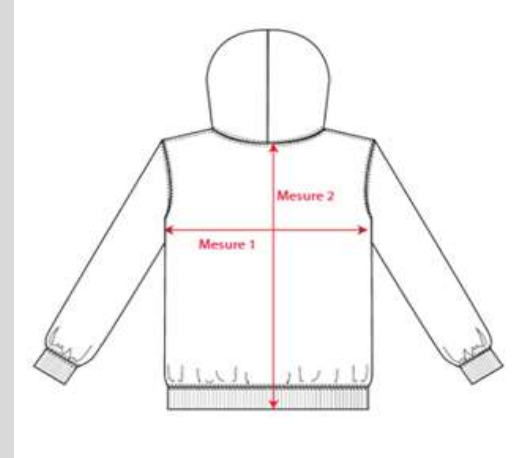

SIZE CHART- UNIMAGE - FLEECE SWEATER

- * The following measurements are in inches
- * Take the measurements of your clothes flat
 - * Tolerance +/- 1 "
 - * Standard sleeve length
- * If a size is available in the chart, but not during your order, it is because the size is not available in the desired color.
- * Please find below the style corresponding to the desired product:

FLEECE SWEATER / HOODIE

UNISEX LOOSE FIT STYLE - FLEECE: 3401

Size	3E	4E	5E	6E	6X	SJ	MJ	LJ	XLJ	XS	S	M	L	XL	2XL	3XL	4XL	5XL
Measure 1 Chest	14	14 1/2	15	15 1/2	16	17	18	19	20	20 1/2	22	23 1/2	25	26 1/2	28	29 1/2	31	32 1/2
MEASURE 2 Back length	15 1/2	16 1/2	17 1/2	18 1/2	19 1/2	20 3/8	21 5/8	22 7/8	24 1/8	25	26	27	28	29	30	31	32	33

UNISEX LOOSE FIT STYLE - FLEECE: 3451

Size	3E	4E	5E	6E	6X	SJ	MJ	LJ	XLJ	XS	S	M	L	XL	2XL	3XL	4XL	5XL
Measure 1 Chest	14	14 1/2	15	15 1/2	16	17	18	19	20	20 1/2	22	23 1/2	25	26 1/2	28	29 1/2	31	32 1/2
MEASURE 2 Back length	15 1/2	16 1/2	17 1/2	18 1/2	19 1/2	20 3/8	21 5/8	22 7/8	24 1/8	25	26	27	28	29	30	31	32	33

UNISEX STYLE ROUND COLLAR: 3420

Size	XSJ	SJ	MJ	LJ	XLJ	S	M	L	XL	2XL	3XL	4XL	5XL
Measure 1 Chest	16	17	18	19	20	20	22	24	26	28	30	32	34
MEASURE 2 Back length	19 3/4	21 1/4	22 1/2	24	25 1/2	26	27	28	29	30	31	32	33