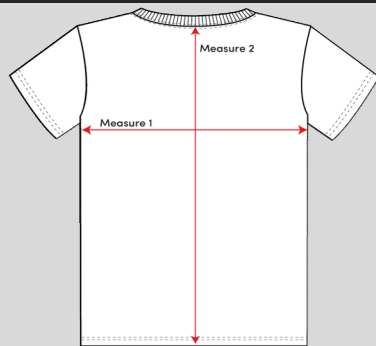

SIZE CHART- UNIMAGE - T-SHIRT

- * The following measurements are in inches and correspond to the MEASUREMENT OF THE GARMENT , not of the child.
- * Take the measurements flat of a similar garment you have at home.
- * Tolerance +/- 1 "
- * Standard sleeve length
- * If a size is available in the chart, but not during your order, it is because the size is not available in the desired color..
- * Please find below the style corresponding to the desired product:

UNISEX FITTED STYLE - SHORT AND LONG SLEEVES - DRY FIT STYLE: **3307 - 3326 - 3330 - 3332 - 3355- 3378 - 3381**

| Size | 2E | 3E | 4E | 5E | 6E | 6X | SJ | MJ | LJ | XLJ | XS | S | M | L | XL | 2XL | 3XL | 4XL | 5XL |
|------------------|--------|----|--------|----|--------|----|--------|--------|--------|--------|--------|--------|--------|--------|--------|--------|--------|--------|--------|
| Measure 1 Chest | 11 1/2 | 12 | 12 1/2 | 13 | 13 1/2 | 14 | 14 1/2 | 15 1/2 | 16 1/2 | 17 1/2 | 18 | 19 | 20 1/2 | 22 | 23 1/2 | 25 | 26 1/2 | 28 | 29 1/2 |
| Measure 2 Length | 15 | 16 | 17 | 18 | 19 | 20 | 21 1/8 | 22 3/8 | 23 5/8 | 24 7/8 | 26 1/4 | 27 1/4 | 28 1/4 | 29 1/4 | 30 1/4 | 31 1/4 | 32 1/4 | 33 1/4 | 34 1/4 |

STYLE UNISEXE COUPE AJUSTÉE - MANCHES COURTES - STYLE DRY FIT: **3308**

| Size | 2E | 3E | 4E | 5E | 6E | 6X | SJ | MJ | LJ | XLJ | XS | S | M | L | XL | 2XL | 3XL | 4XL | 5XL |
|------------------|----|--------|--------|--------|--------|--------|--------|----|--------|--------|--------|----|--------|----|--------|-----|--------|-----|--------|
| Measure 1 Chest | | 12 | 12 1/4 | 12 3/4 | 13 1/4 | 13 3/4 | 14 | 15 | 16 | 17 | 17 1/2 | 19 | 20 1/2 | 22 | 23 1/2 | 25 | 26 1/2 | 28 | 29 1/2 |
| Measure 2 Length | | 17 1/2 | 18 | 18 1/2 | 19 | 19 1/2 | 19 3/4 | 21 | 21 1/4 | 23 1/2 | 25 | 26 | 27 | 28 | 29 | 30 | 31 | 32 | 33 |