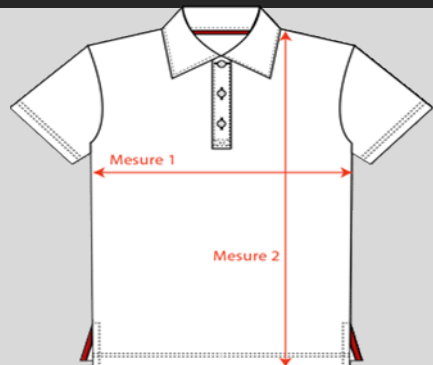

SIZE CHART- UNIMAGE - T-SHIRT

- * The following measurements are in inches
- * Take the measurements of your clothes flat
- * Tolerance +/- 1 "
- * Standard sleeve length

* If a size is available in the chart, but not during your order, it is because the size is not available in the desired color..
 * Please find below the style corresponding to the desired product:

UNISEX / BOY FITTED STYLE - SHORT AND LONG SLEEVES - DRY FIT STYLE: **3307 - 3308 - 3326 - 3332 - 3330 - 3381 - 3378 - 3355**

Size	2E	3E	4E	5E	6E	6X	SJ	MJ	LJ	XLJ	XS	S	M	L	XL	2XL	3XL	4XL	5XL
Measure 1 Chest	11 1/2	12	12 1/2	13	13 1/2	14	14 1/2	15 1/2	16 1/2	17 1/2	18	19	20 1/2	22	23 1/2	25	26 1/2	28	29 1/2
Measure 2 Length	15	16	17	18	19	20	21 1/8	22 3/8	23 5/8	24 7/8	26 1/4	27 1/4	28 1/4	29 1/4	30 1/4	31 1/4	32 1/4	33 1/4	34 1/4