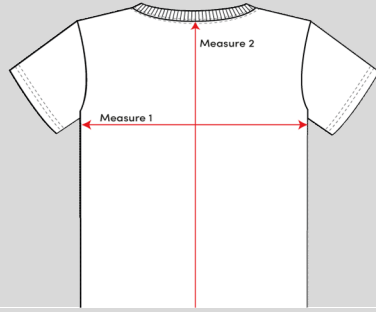

SIZE CHART- UNIMAGE - T-SHIRT

- The following measurements are in inches and correspond to the MEASUREMENT OF THE GARMENT , not of the child.
- Take the measurements flat of a similar garment you have at home.
- Tolerance +/- 1 "
- Standard sleeve length
- If a size is available in the chart, but not during your order, it is because the size is not available in the desired color..
- Please find below the style corresponding to the desired product:

FITTED STYLE - 3/4 SLEEVES - STRETCH: 3320

Size
Measure 1 Chest
Measure 2 Length

SJ	MJ	LJ	XLJ	XS	S	M	L	XL	2XL	3XL	4XL
13 1/4	14	14 3/4	15 1/2	16 1/4	17 3/4	19 1/4	20 3/4	22 1/4	23 3/4	25 1/4	26 3/4
18 3/8	19 5/8	20 7/8	22 1/8	23 1/2	24 1/2	25 1/2	26 1/2	27 1/2	28 1/2	29 1/2	30 1/2

FITTED STYLE - 3/4 SLEEVES - STRETCH: 3321

Size
Measure 1 Chest
Measure 2 Length

SJ	MJ	LJ	XLJ	XS	S	M	L	XL	2XL	3XL	4XL
13 3/4	14 3/4	15 3/4	16 3/4	17	18 1/2	20	21 1/2	23	24 1/2	26	27 1/2
22 1/2	22 3/4	24	25 1/4	26 3/4	28	29 1/4	30 1/2	31 3/4	33	34 1/4	35 1/2

FITTED STYLE - SHORT SLEEVES - DRY FIT: 3325 - 3327 (shorter)

Size
Measure 1 Chest
Measure 2 Length

SJ	MJ	LJ	XLJ	S	M	L	XL	2XL	3XL	4XL
14 1/4	14 7/8	15 3/8	16	17 1/4	18 3/4	20 1/4	21 3/4	23 1/4	24 3/4	26 1/4
19 3/4	21	22 1/4	23 1/2	25 1/4	26 1/4	27 1/4	28 1/4	29 1/4	30 1/4	31 1/4

DANSE SHIRT STYLE- SHORT SLEEVES - STRETCH: 3328

Size
Measure 1 Chest
Measure 2 Length

SJ	MJ	LJ	XLJ	S	M	L	XL	2XL	3XL	4XL	5XL
13 1/4	14	14 3/4	15 1/2	16 1/4	17 3/4	19 1/4	20 3/4	22 1/4	23 3/4	25 1/4	29 1/2
20 1/2	21 1/2	22 1/2	23 1/2	25 1/4	26 1/4	27 1/4	28 1/4	29 1/4	30 1/4	31 1/4	34 1/4

UNISEXE LOOSE FIT STYLE - SHORT AND LONG SLEEVES - STRETCH: 3331

Size
Measure 1 Chest
Measure 2 Length

	2E	3E	4E	5E	6E	6X	SJ	MJ	LJ	XLJ	XS	S	M	L	XL	2XL	3XL	4XL
Measure 1 Chest	11	11 1/2	12	12 1/2	13	13 1/2	14	15	16	17	17 1/2	19	20 1/2	22	23 1/2	25	26 1/2	28
Measure 2 Length	15	16	17	18	19	20	21 3/8	22 3/8	23 3/8	24 3/8	26 1/4	27 1/4	28 1/4	29 1/4	30 1/4	31 1/4	32 1/4	33 1/4

UNISEX STYLE - VERY FITTED - LONG SLEEVES - DRY FIT STYLE: 3335

Size
Measure 1 Chest
Measure 2 Length

	3E	4E	5E	6E	6X	SJ	MJ	LJ	XLJ	XS	S	M	L	XL	2XL	3XL	4XL	5XL
Measure 1 Chest	11 1/2	12	12 1/2	13	13 1/2	14	14 1/2	15 1/2	16 1/2	17	18	19	20 1/2	22	23 1/2	25	26 1/2	28
Measure 2 Length	16	17	18	19	20	21 1/2	22 1/2	23 1/2	24 1/2	26 1/2	27	28	29	30	31	32	33	34

SUGGESTED AGE

2-8 YEARS OLD	9-13 YEARS OLD	12-16 YEARS OLD
KINDERGARTEN-ELEMENTARY 1ST CYCLE	ELEMENTARY 2ND CYCLE-HIGH SCHOOL 1	HIGH SCHOOL