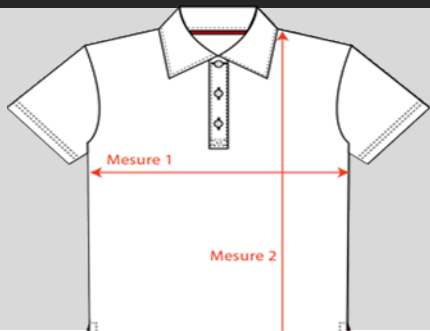

SIZE CHART- UNIMAGE - T-SHIRT

- The following measurements are in inches
- Take the measurements of your clothes flat
- Tolerance +/- 1 "
- Standard sleeve length

* If a size is available in the chart, but not during your order, it is because the size is not available in the desired color..
* Please find below the style corresponding to the desired product:

GIRL DANSE SHIRT STYLE- SHORT SLEEVES - STRETCH: 3328

Size	SJ	MJ	LJ	XLJ	S	M	L	XL	2XL	3XL	4XL
Measure 1 Chest	13 1/4	14	14 3/4	15 1/2	16 1/4	17 3/4	19 1/4	20 3/4	22 1/4	23 3/4	25 1/4
Measure 2 Length	20 1/2	21 1/2	22 1/2	23 1/2	25 1/4	26 1/4	27 1/4	28 1/4	29 1/4	30 1/4	31 1/4

UNISEXE LOOSE FIT STYLE - SHORT AND LONG SLEEVES - STRETCH: 3331

Size	2E	3E	4E	5E	6E	6X	SJ	MJ	LJ	XLJ	XS	S	M	L	XL	2XL	3XL	4XL	5XL
Measure 1 Chest	11	11 1/2	12	12 1/2	13	13 1/2	14	15	16	17	17 1/2	19	20 1/2	22	23 1/2	25	26 1/2	28	29 1/2
Measure 2 Length	15	16	17	18	19	20	21 3/8	22 3/8	23 3/8	24 3/8	26 1/4	27 1/4	28 1/4	29 1/4	30 1/4	31 1/4	32 1/4	33 1/4	34 1/4

UNISEX / BOY STYLE - VERY FITTED - LONG SLEEVES - DRY FIT STYLE: 3335

Size	3E	4E	5E	6E	6X	SJ	MJ	LJ	XLJ	XS	S	M	L	XL	2XL	3XL	4XL	5XL
Measure 1 Chest	11 1/2	12	12 1/2	13	13 1/2	14	14 1/2	15 1/2	16 1/2	17	18	19	20 1/2	22	23 1/2	25	26 1/2	28
Measure 2 Length	16	17	18	19	20	21 1/2	22 1/2	23 1/2	24 1/2	26 1/2	27	28	29	30	31	32	33	34

GIRL FITTED STYLE - SHORT SLEEVES - STRETCH: 3361

Size	3E	4E	5E	6E	6X	SJ	MJ	LJ	XLJ	XS	S	M	L	XL	2XL	3XL	4XL	5XL
Measure 1 Chest	11 3/4	12 1/4	12 3/4	13 1/4	13 3/4	14 1/2	15	15 1/2	16	16 3/4	18 1/4	19 3/4	21 1/4	22 3/4	24 1/4	25 3/4	27 1/4	28 3/4
Measure 2 Length	15	16	17	18	19	20	21	22	23	25 1/4	26 1/4	27 1/4	28 1/4	29 1/4	30 1/4	31 1/4	32 1/4	33 1/4

BOY LOOSE FIT SOCCER STYLE - SHORT SLEEVES -DRY FIT: 3377

Size	XSJ	SJ	MJ	LJ	XS	S	M	L	XL	2XL	3XL	4XL
Measure 1 Chest	14 1/2	15 1/2	16 1/2	18 1/2	20	21	22	23	24	25	26	27 1/2
Measure 2 Length	19 1/2	20 1/2	21 1/2	26	27	27 1/2	29 1/2	30	31 1/2	32 1/2	34	35

UNISEX STYLE - LONG SLEEVES - STRETCH: 3370

Size	3E	4E	5E	6E	6X	SJ	MJ	LJ	XLJ	XS	S	M	L	XL	2XL	3XL	4XL
Measure 1 Chest	12 1/2	13	13 1/2	14	14 1/2	15	16	17	18	18 1/2	20	21 1/2	23	24 1/2	26	27 1/2	29
Measure 2 Length	15 3/4	16 3/4	17 3/4	18 3/4	20	21 3/8	22 5/8	23 7/8	25 1/8	27 1/2	28 1/2	29 1/2	30 1/2	31 1/2	32 1/2	33 1/2	34 1/2

SUGGESTED AGE

2-8 YEARS OLD	9-13 YEARS OLD	12-16 YEARS OLD
KINDERGARTEN-ELEMENTARY 1ST CYCLE	ELEMENTARY 2ND CYCLE-HIGH SCHOOL 1	HIGH SCHOOL