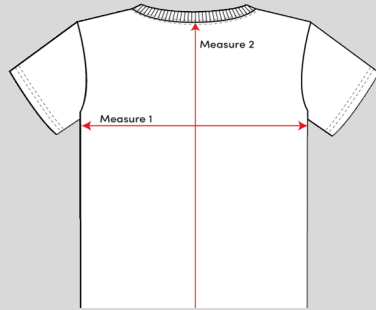

SIZE CHART- UNIMAGE - T-SHIRT

- The following measurements are in inches and correspond to the MEASUREMENT OF THE GARMENT , not of the child.
- Take the measurements flat of a similar garment you have at home.
- Tolerance +/- 1 "
- Standard sleeve length
- If a size is available in the chart, but not during your order, it is because the size is not available in the desired color..
- Please find below the style corresponding to the desired product:

FITTED STYLE - SHORT SLEEVES - STRETCH: 3361, 3391, 3392

Size	3E	4E	5E	6E	6X	SJ	MJ	LJ	XLJ	XS	S	M	L	XL	2XL	3XL	4XL	5XL
Measure 1 Chest	11 3/4	12 1/4	12 3/4	13 1/4	13 3/4	14 1/2	15	15 1/2	16	16 3/4	18 1/4	19 3/4	21 1/4	22 3/4	24 1/4	25 3/4	27 1/4	28 3/4
Measure 2 Length	15	16	17	18	19	20	21	22	23	25 1/4	26 1/4	27 1/4	28 1/4	29 1/4	30 1/4	31 1/4	32 1/4	33 1/4

BOY LOOSE FIT SOCCER STYLE - SHORT SLEEVES - DRY FIT: 3377

Size	SJ	MJ	LJ	XLJ	XS	S	M	L	XL	2XL	3XL	4XL
Measure 1 Chest	17	18	19	20	20	21	22	23	24	25		
Measure 2 Length	24	25	26	27	25	26 1/2	27 1/2	29	30	31		

UNISEX STYLE - LONG SLEEVES : 3342

Size	XSJ	SJ	MJ	LJ	XLJ											
Measure 1 Chest	13 1/2	14 3/4	15 1/4	16 1/2	18 1/4											
Measure 2 Length	18 1/2	20	21	24	26 1/4											

UNISEX STYLE - RAGLAN LONG SLEEVES : 3345

Size	XSJ	SJ	MJ	LJ	XLJ													
Measure 1 Chest	11	11 1/2	12	12 1/2	13	13 1/2	14	15 1/2	16 1/2	17	18 1/2	20	21 1/2	23	24 1/2	26	27 1/2	29
Measure 2 Length	16	17	18	19	20	22 1/2	23	24	25	27	28	29	30	31 1/2	33	34	35	36

UNISEX STYLE - LONG SLEEVES - STRETCH: 3370

Size	2E	3E	4E	5E	6E	6X	SJ	MJ	LJ	XLJ	XS	S	M	L	XL	2XL	3XL	4XL
Measure 1 Chest	11 1/2	12	12 1/2	13	13 1/2	14	14 1/2	15 1/2	16 1/2	17 1/2	18	19 1/2	21	22 1/2	24	25 1/2	27	28 1/2
Measure 2 Length	15 1/2	15 1/2	16 1/2	17 1/2	18 1/2	19 1/2	21 1/2	23	24	25	27 1/2	28 1/2	29 1/2	30 1/2	31 1/2	32 1/2	33 1/2	34 1/2

UNISEX STYLE - LONG SLEEVES - STRETCH: 3389

Taille	SJ	MJ	LJ	XLJ	XS	S	M	L	XL	2XL	3XL	4XL
Measure 1 Chest	16	17	18	19 1/2	18 1/2	20	21 1/2	23	24 1/2	26	28	30
Measure 2 Length	21 1/2	23	25	27	27	28	29	30	31	32	32 1/2	33

SUGGESTED AGE	2-8 YEARS OLD	9-13 YEARS OLD	12-16 YEARS OLD
	KINDERGARTEN-ELEMENTARY 1ST CYCLE	ELEMENTARY 2ND CYCLE-HIGH SCHOOL 1	HIGH SCHOOL