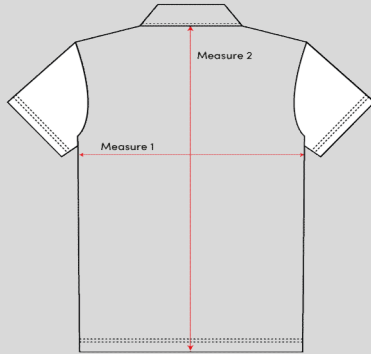

# SIZE CHART - UNIMAGE - POLO

- \* The following measurements are in inches and correspond to the MEASUREMENT OF THE GARMENT , not of the child.
- \* Take the measurements flat of a similar garment you have at home.
- \* Tolerance +/- 1 "
- \* Standard sleeve length
- \* If a size is available in the chart, but not during your order, it is because the size is not available in the desired color.
- \* Please find below the style corresponding to the desired product:

## UNISEX FIT POLO SHIRT SHORT SLEEVES AND LONG SLEEVES

3106 - 3109 - 3114 - 3115 - 3116 - 3117 - 3126 - 3129 - 3136 - 3154 - 3166 - 3176 - 3187 - 3194 - 3197

Size	3E	4E	5E	6E	6X	SJ	MJ	LJ	XLJ	XS	S	M	L	XL	2XL	3XL	4XL
Measure 1 Chest	12 1/2	13	13 1/2	14	14 1/2	15	16	17	18	18 1/2	20	21 1/2	23	24 1/2	26	27 1/2	29
Measure 2 Length	15 3/4	16 3/4	17 3/4	18 3/4	20	21 3/8	22 5/8	23 7/8	25 1/8	27 1/2	28 1/2	29 1/2	30 1/2	31 1/2	32 1/2	33 1/2	34 1/2

3178

Size	3E	4E	5E	6E	6X	SJ	MJ	LJ	XLJ	XS	S	M	L	XL	2XL	3XL	4XL
Measure 1 Chest	12	12 1/2	13	13 1/2	14	14 1/2	15 1/2	16 1/2	17 1/2	18	19 1/2	21	22 1/2	24	25 1/2	27	28 1/2
Measure 2 Length	17 1/2	18 1/2	19 1/2	20 1/2	21 1/2	23	24	25	26	28	29	30	31	32	33	34	35

3179

Size	3E	4E	5E	6E	6X	SJ	MJ	LJ	XLJ	XS	S	M	L	XL	2XL	3XL	4XL
Measure 1 Chest	12 1/2	13	13 1/2	14	14 1/2	15	16	17	18	18 1/2	20	21 1/2	23	24 1/2	26	27 1/2	29
Measure 2 Length	16 3/4	17 3/4	18 3/4	19 3/4	20 3/4	21 3/4	23	24 1/4	25 1/2	26 3/4	27 3/4	28 3/4	29 3/4	30 3/4	31 3/4	32 3/4	33 3/4