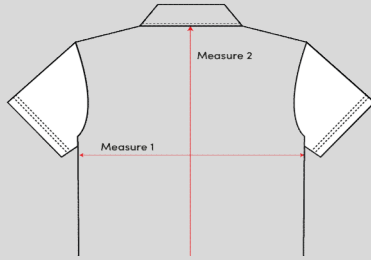

3158 - 3159

Size	XSJ	SJ	MJ	LJ	XLJ	XXLJ
Measure 1 Chest	14 1/2	15 3/8	16	17 1/2	19 1/4	20 3/4
Measure 2 Length	19 1/4	20 1/4	21 3/4	24	26 1/4	28 5/8

3130 - 3186

Size	3E	4E	5E	6E	6X	SJ	MJ	LJ	XLJ	XS	S	M	L	XL	2XL	3XL	4XL
Measure 1 Chest	12	12 1/2	13	13 1/2	14	14 1/2	15 1/2	16 1/2	17 1/2	18	19 1/2	21	22 1/2	24	25 1/2	27	28 1/2
Measure 2 Length	16	17	18	19	20	21 3/8	22 5/8	23 7/8	25 1/8	27 1/2	28 1/2	29 1/2	30 1/2	31 1/2	32 1/2	33 1/2	34 1/2

# SIZE CHART - UNIMAGE - POLO

3185 - 3198

- \* The following measurements are in inches and correspond to the MEASUREMENT OF THE GARMENT , not of the child.
- \* Take the measurements flat of a similar garment you have at home.
- \* Tolerance +/- 1 "
- \* Standard sleeve length
- \* If a size is available in the chart, but not during your order, it is because the size is not available in the desired color.
- \* Please find below the style corresponding to the desired product: