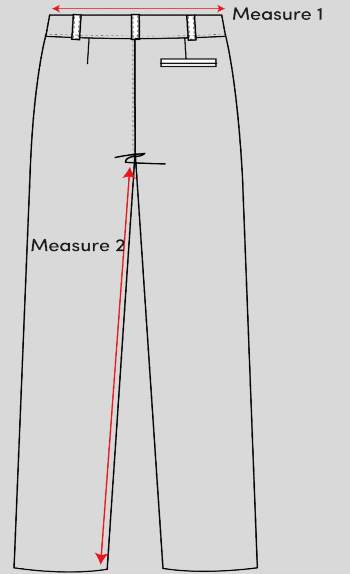

SIZE CHART- UNIMAGE - SPORT PANTS

- * The following measurements are in inches and correspond to the MEASUREMENT OF THE GARMENT , not of the child.
- * Take the measurements flat of a similar garment you have at home.
- * Tolerance +/- 1 " "
- * If a size is available in the chart, but not during your order, it is because the size is not available in the desired color.
- * Please find below the style corresponding to the desired product:

SPORT PANTS

UNISEX STYLE_ELASTIC WAISTBAND: **2301 - 2306 - 2316 - 2326 - 2336 - 2346 - 2356 - 2366 - 2376**

Size	2E	3E	4E	5E	6E	6X	XSJ	SJ	MJ	LJ	XLJ	XS	S	M	L	XL	2XL	3XL	4XL
MEASURE 1 Waist	8 1/2	9	9 1/2	10	10 1/2	11	11 1/2	12	12 1/2	13	13 1/2	14	14 1/2	15 1/2	16	17	18	19 1/2	21
MEASURE 2 Inseam	14	16	17	19	21	23	24 1/2	25 1/2	27	28	29	30 1/2	31	31 1/2	32	32 1/2	33	33 1/2	33 1/2

UNISEX STYLE_ELASTIC WAISTBAND: **2303**

Size							XSJ	SJ	MJ	LJ	XLJ								
MEASURE 1 Waist							11	11 1/2	12	13	14 1/2								
MEASURE 2 Inseam							17 1/2	20	21	24	26 1/2								

FITTED CUT STYLE_ELASTIC WAISTBAND: **2310** - *legging cut (to wear under a skirt / dress)*

Size	1E	2E	3E	4E	5E	6E	6X	SJ	MJ	LJ	XLJ	XS	S	M	L	XL	2XL	3XL	4XL
MEASURE 1 Waist	7 3/4	8 1/4	8 1/2	9	9 1/2	10	10 1/2	11	11 1/2	12	12 1/2	13	13 1/2	14	14 3/4	15 1/2	16 1/4	17	17 3/4
MEASURE 2 Inseam	13	14 1/2	15 1/2	17	18 1/2	20	21 1/2	23 1/2	25	26 1/2	28	29	29	29	29	30	30	30	30