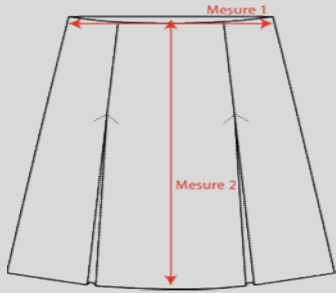

# UNIMAGE SIZE CHART- SKIRT

- \* The following measurements are in inches
- \* Take the measurements of your clothes flat
- \* Tolerance +/- 1 "

1216: COMING SOON

- \* If a size is available in the chart, but not during your order, it is because the size is not available in the desired color.
- \* Please find below the style corresponding to the desired product:

## SKIRT

TO WEAR AT WAIST --> [1207-1208-1209-1218-1219-1227](#)(shorter)-[1237 - 1212 -1214 - 1217 -1254](#) (shorter)

Size	ADJUSTABLE WAISTBAND												4	6	8	10	12	14	16	18	20	
	2E	3E	4E	5E	6E	6X	7 JR	8 JR	10 JR	12 JR	14 JR	16 JR										18 JR
MEASURE 1 Waist	10 3/4	11 1/4	11 3/4	12 1/4	12 1/2	13	12 1/4	12 1/2	13	13 1/2	14	14 1/2	15	15 1/4	15 3/4	16 1/2	17 1/4	18	19	20	21	22
MEASURE 2 Length	11 1/2	12 1/4	13	14	15	15 1/2	16 1/4	16 3/4	17 1/4	17 3/4	18 1/4	18 3/4	19 1/4	20 1/4	20 1/4	20 1/4	20 1/4	20 1/4	20 1/4	20 1/4	20 1/4	20 1/4

TO WEAR AT WAIST --> [1210](#)

Size	ADJUSTABLE WAISTBAND												4	6	8	10	12	14	16	18	20	
	2E	3E	4E	5E	6E	6X	7 JR	8 JR	10 JR	12 JR	14 JR	16 JR										18 JR
MEASURE 1 Waist	9 1/2	10	10 1/2	11	11 1/2	12	11 3/4	12	12 1/2	13	13 1/2	14	14 1/2	14 3/4	15 1/4	16	16 3/4	17 1/2	18 1/2	19 1/2	20 1/2	21 1/2
MEASURE 2 Length	11 1/2	12 1/4	13	14	15	15 1/2	16 1/4	16 3/4	17 1/4	17 3/4	18 1/4	18 3/4	19 1/4	20 1/4	20 1/4	20 1/4	20 1/4	20 1/4	20 1/4	20 1/4	20 1/4	20 1/4

TO WEAR AT WAIST--> [1232-1240](#)

Size	ADJUSTABLE WAISTBAND												4	6	8	10	12	14	16	18	20	
	2E	3E	4E	5E	6E	6X	7 JR	8 JR	10 JR	12 JR	14 JR	16 JR										18 JR
MEASURE 1 Waist	9 1/2	10	10 1/2	11	11 1/2	12	12 3/4	13	13 1/2	14	14 1/2	15	15 1/2	15 1/4	15 3/4	16 1/2	17 1/4	18	19	20	21	22
MEASURE 2 Length	10	11	12	13	14	15	15 1/2	16	16 1/2	17	17 1/2	18	18 1/2	19	19	19 1/2	19 1/2	19 1/2	19 1/2	20	20	20