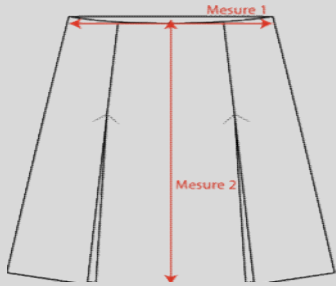

UNIMAGE SIZE CHART- SKIRT

- The following measurements are in inches
- Take the measurements of your clothes flat
- Tolerance +/- 1 "

1216: COMING SOON

- If a size is available in the chart, but not during your order, it is because the size is not available in the desired color.
- Please find below the style corresponding to the desired product:

ELASTIC WAITBAND --> 1230

Size	3E	4E	5E	6E	6X	XSJ	SJ	MJ	LJ	XLJ	XS	S	M	L
MEASURE 1 Waist	8 1/2	9	9 1/2	10	10 1/2	10 5/8	11 5/8	12 1/8	12 5/8	13 3/8	13 1/2	14 1/2	15 1/2	16 3/8
MEASURE 2 Length	13	13 1/4	13 3/4	14 1/4	14 3/4	15 1/2	15 5/8	15 7/8	16 1/8	16 3/8	18 1/8	18 1/4	18 3/8	18 1/2

ELASTIC WAISTBAND --> 1280

Size	XS	S	M	L	XL	2XL
MEASURE 1 Waist	10 1/2	11 1/2	12 1/2	13 3/4	15	16 1/4
MEASURE 2 Length	36	36 1/4	36 1/2	36 3/4	37 1/4	37 3/4

SUGGESTED AGE	2-8 YEARS OLD	9-13 YEARS OLD	12-16 YEARS OLD
	KINDERGARTEN-ELEMENTARY 1ST CYCLE	ELEMENTARY 2ND CYCLE-HIGH SCHOOL 1	HIGH SCHOOL